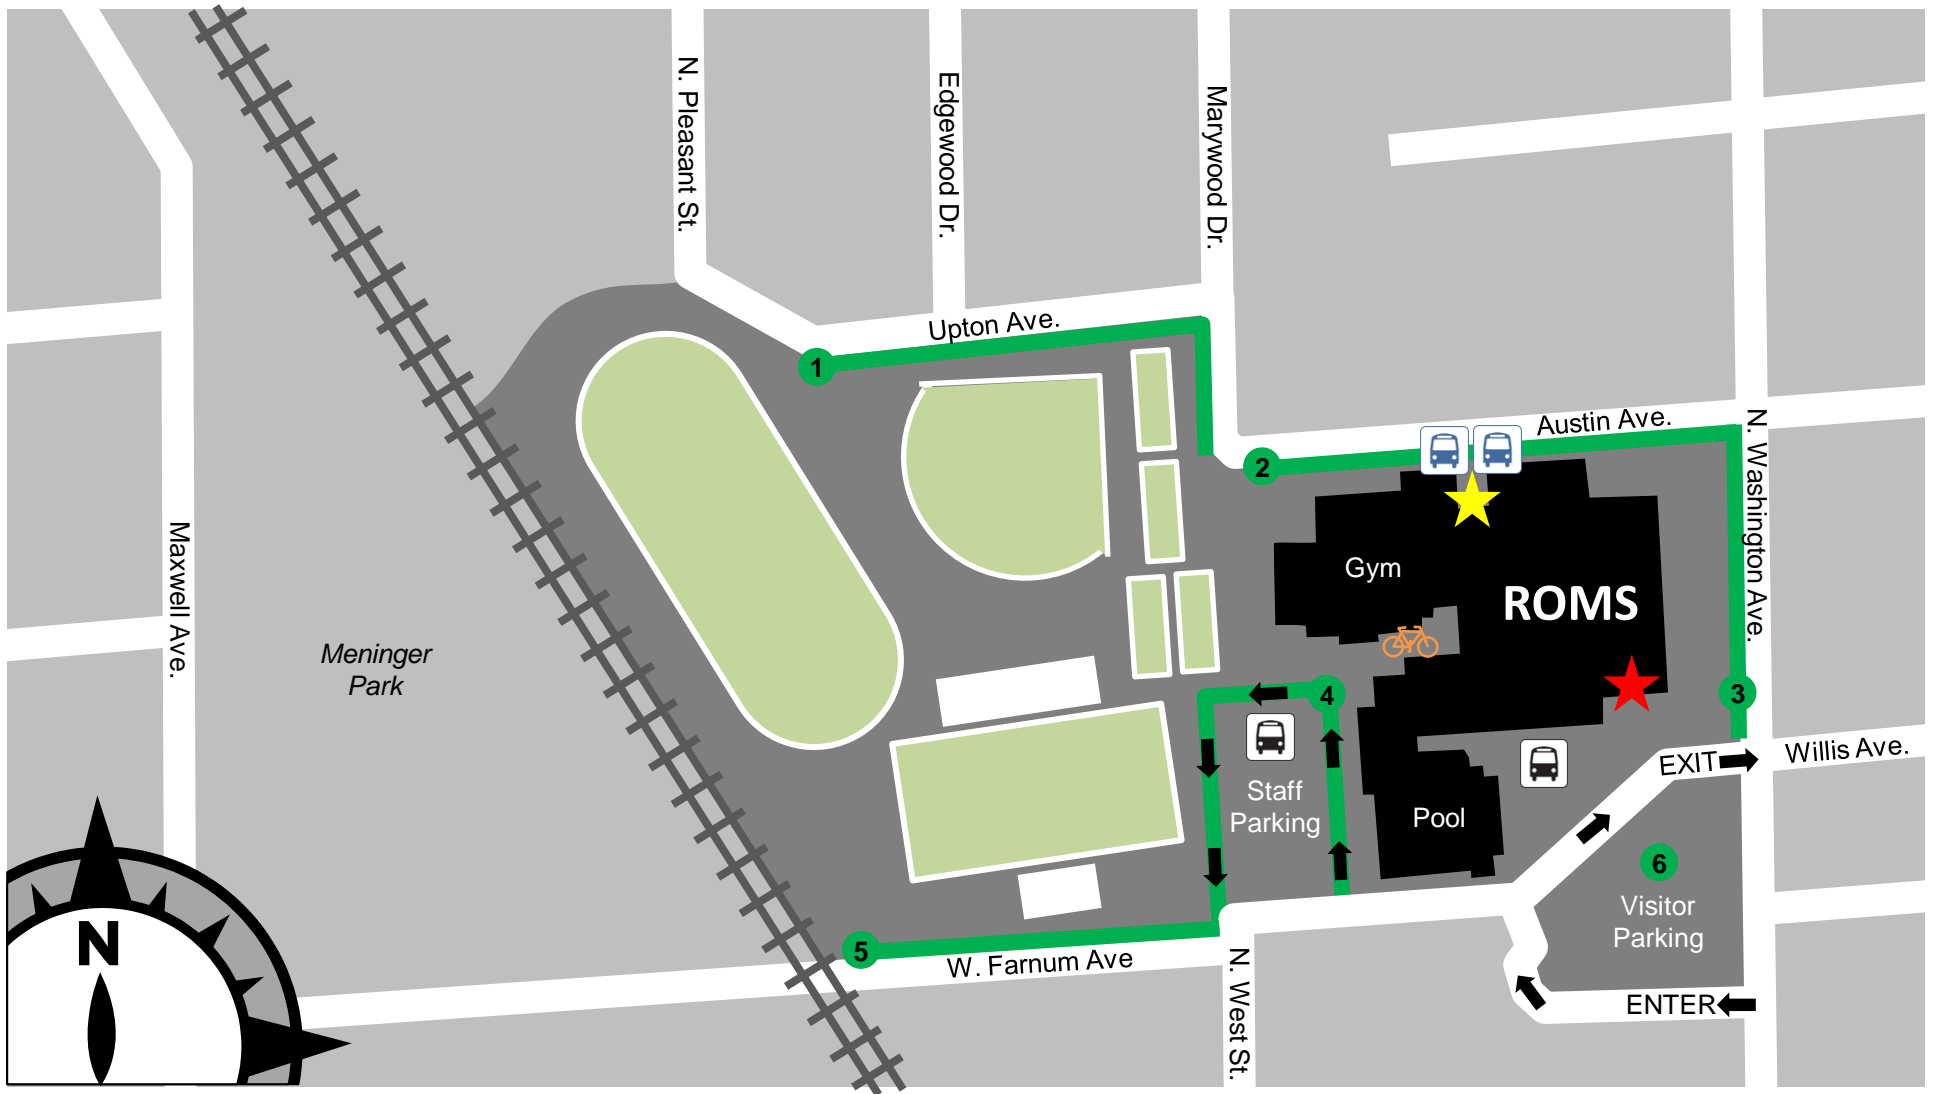

ROYAL OAK MIDDLE SCHOOL (ROMS) DROP-OFF/PICK-UP ZONES

The following locations have been designated for student drop-off/pick-up:

1. South side of Upton Ave. to west side of Marywood Dr.
2. South side of Austin Ave.
3. West side of Washington Ave. in front of the school
4. Staff parking lot (students exit vehicles on sidewalks, not parking lot side)
5. North side of W. Farnum Ave. from N. West Street to CN Railroad
6. Visitor parking lot (drop-off/pick-up only when vehicle is parked in a designated parking spot)

KEY	 Drop-off/pick-up zones	 Main entrance	 Bike racks
	 Breakfast Club entrance	 Bus drop-off	 SAL/B&GC buses