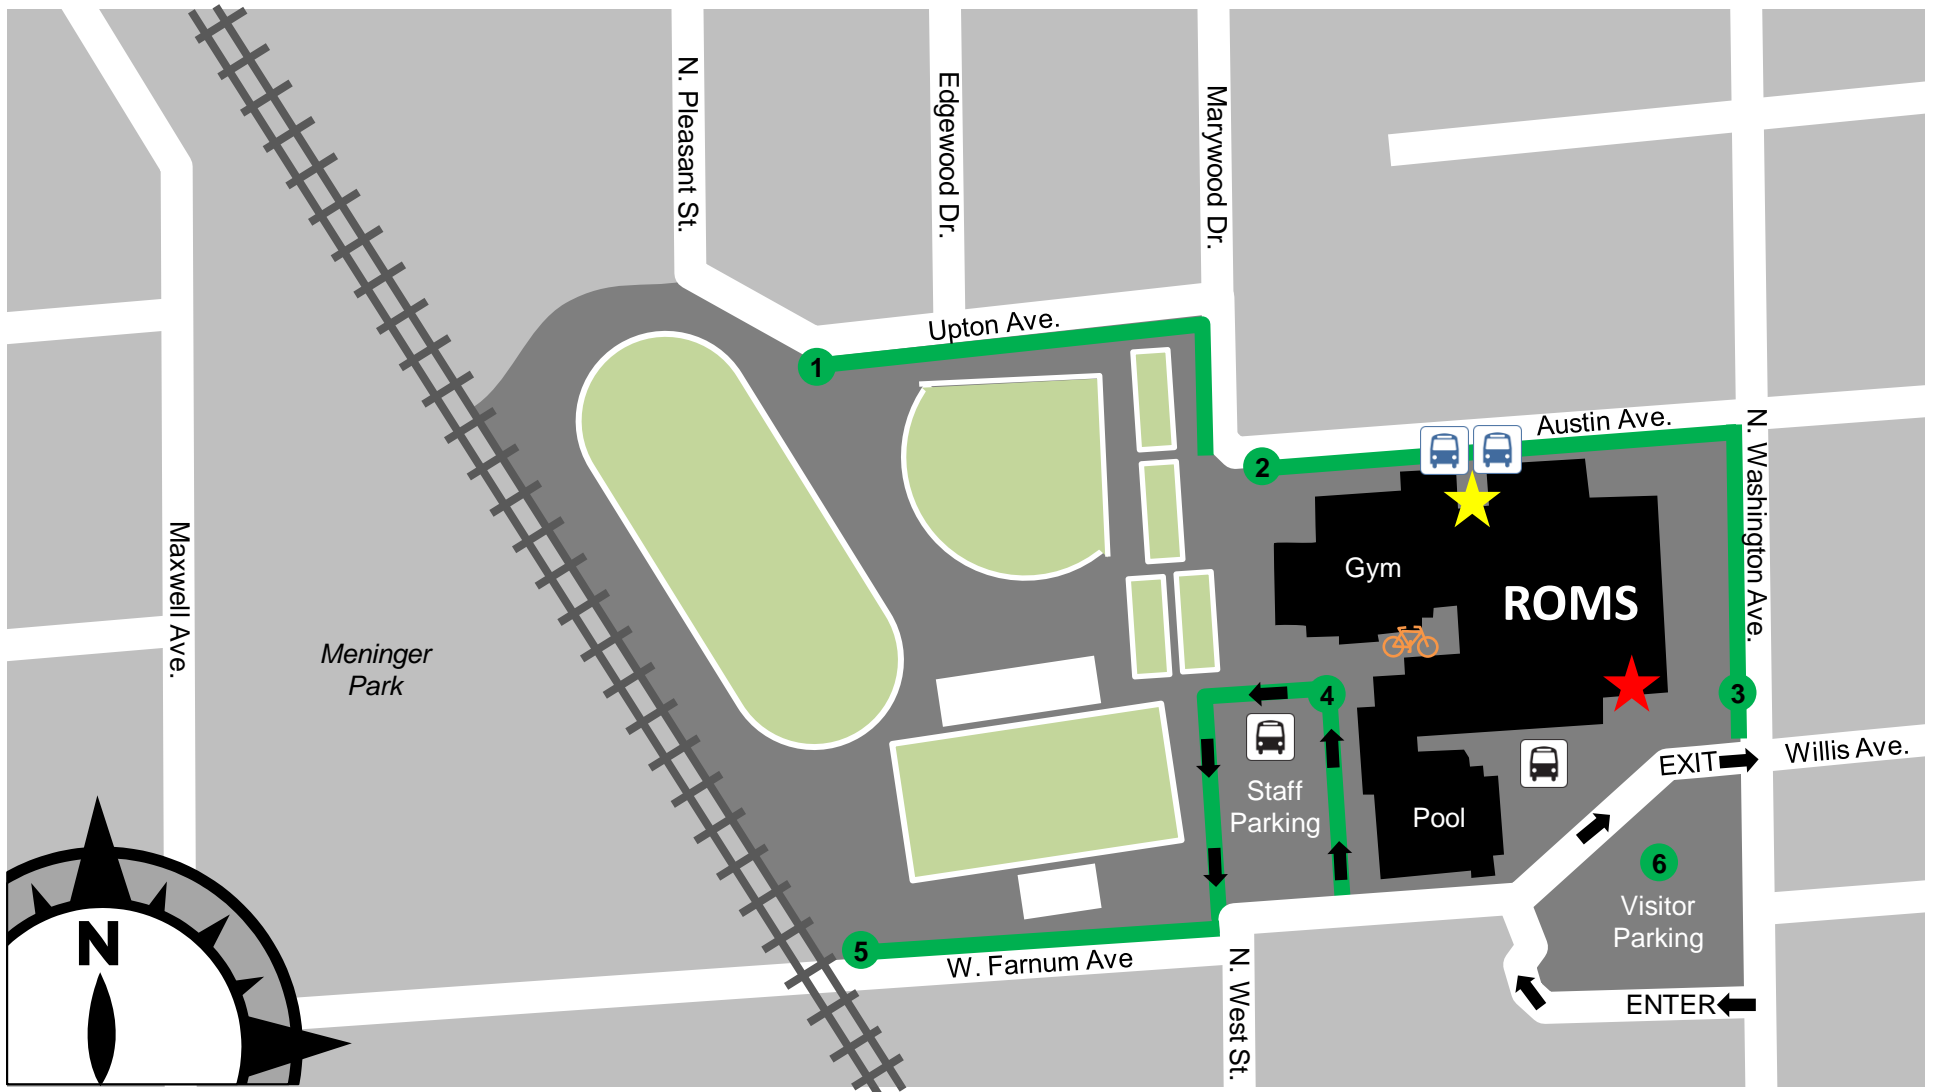

ROYAL OAK MIDDLE SCHOOL (ROMS) DROP-OFF/PICK-UP ZONES

The following locations have been designated for student drop-off/pick-up:

1. South side of Upton Ave. to west side of Marywood Dr.
2. South side of Austin Ave.
3. West side of Washington Ave. in front of the school
4. Staff parking lot (students exit vehicles on sidewalks, not parking lot side)
5. North side of W. Farnum Ave. from N. West Street to CN Railroad
6. Visitor parking lot (drop-off/pick-up only when vehicle is parked in a designated parking spot)

KEY	 Drop-off/pick-up zones	 Bike racks
	 Main entrance	 Bus drop-off
	 Breakfast Club entrance	 SAL/B&GC buses
	 Bus drop-off	
	 SAL/B&GC buses	