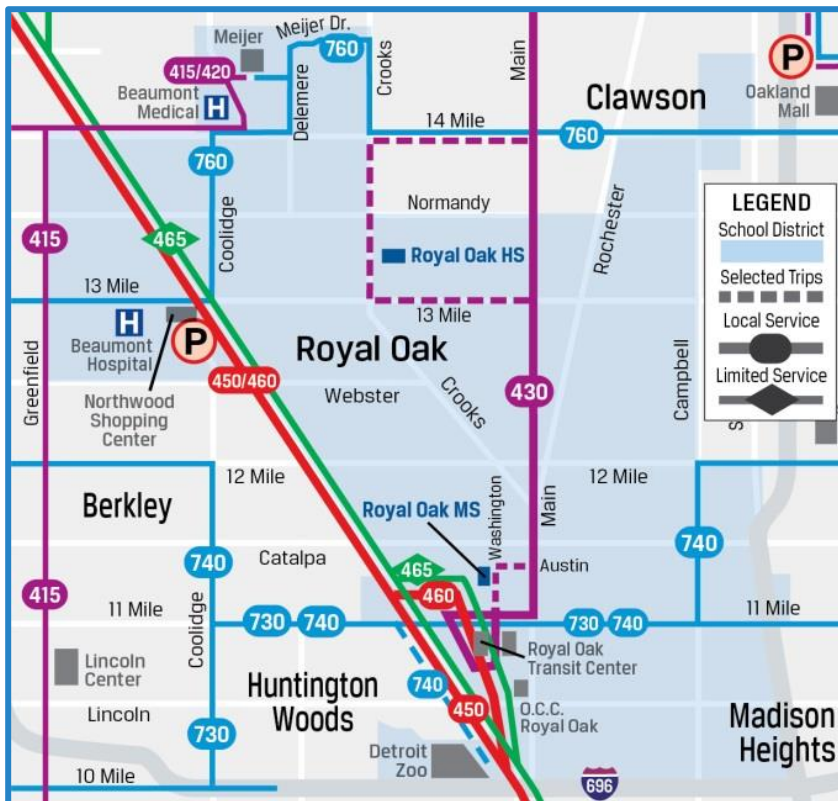

Ride SMART to... Royal Oak Middle School

Students can ride **SMART Route 430** to school this fall! With a stop in front of the school (Washington and Austin), be on-time and prepared for class. There are many SMART routes that service the entire district and will connect you to Route 430 at the Royal Oak Transit Center.

To find the route(s) that best serves your student's needs, visit smartbus.org and use the Trip Planner. Or, call SMART at (866) 962-5515 to talk with a Customer Service representative!

Convenient, affordable, reliable. SMART will help you start the 2017 school year off right. Don't forget to use SMART Bus Tracker for real-time arrival of your bus.

Route 430 School Trip*

Morning Trip - Northbound

Royal Oak Transit Center	Royal Oak MS
7:29 a.m.	7:31 a.m.

Afternoon Trip - Southbound

Royal Oak MS	Royal Oak Transit Center
3:24 p.m.	3:27 p.m.

*There is only one trip in the morning and afternoon to/from school.

Learning Commons is open until 3:30 PM daily

Breakfast Club opens at 7:00 AM

Youth Fare is only **$1.00** each way!

- Pay on the Bus with **Cash**
- Purchase a **Bus Pass** in your school's office

SMART Customer Service
(866) 962-5515

M-F: 6:30 AM – 6:00 PM SAT: 7:30 AM – 4:00 PM

Royal Oak Transit Center (202 Sherman)

M-F: 8:30 AM – 5:00 PM
SAT: 9:00 AM – NOON