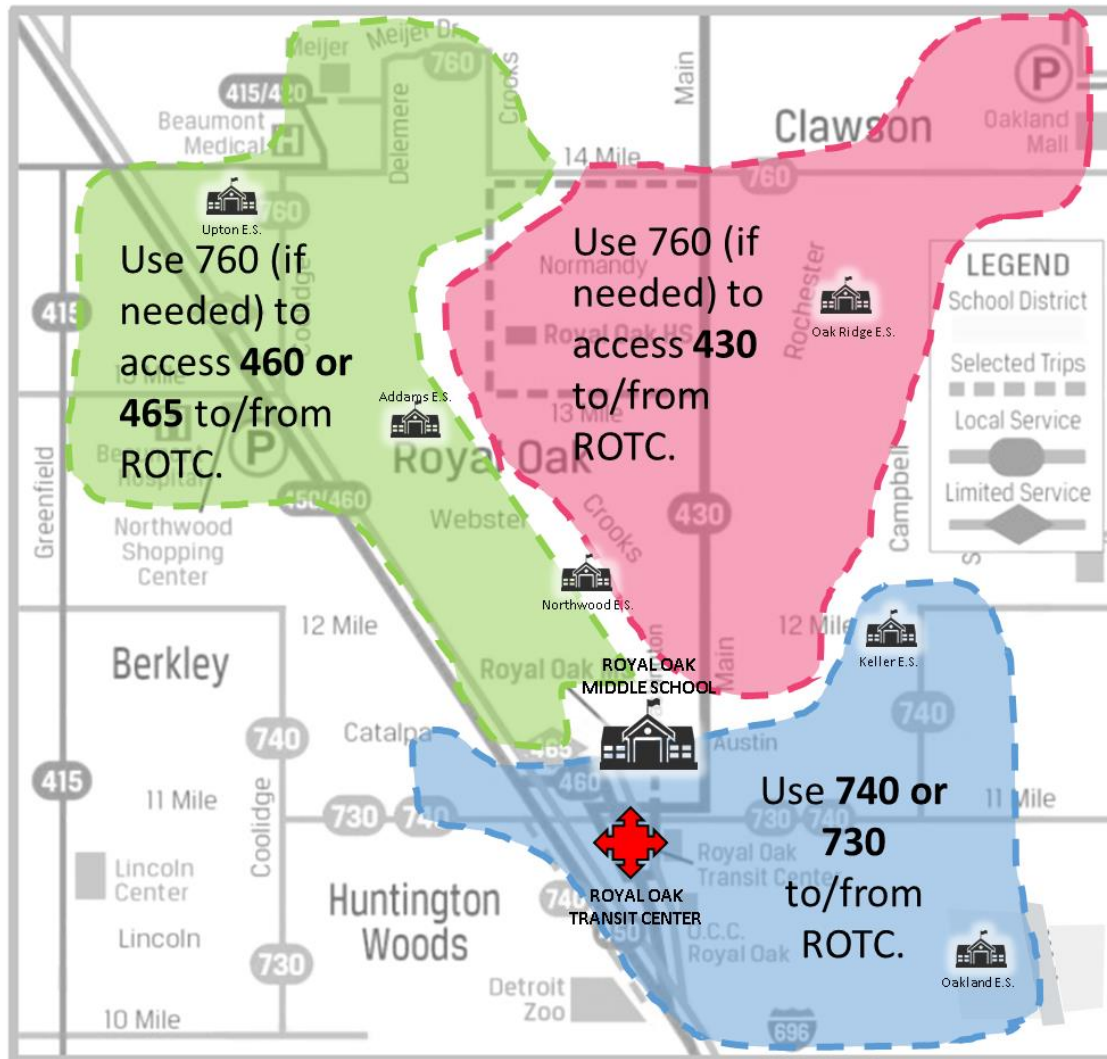

Ride SMART to... Royal Oak Middle School

Students can ride **SMART Route 430** to school this fall! With a stop in front of the school (Washington and Austin), be on-time and prepared for class. There are many SMART routes that service the entire district and will connect you to Route 430 at the Royal Oak Transit Center.

Route 430 School Trip*

Morning Trip - Northbound

Royal Oak Transit Center	Royal Oak MS
7:29 a.m.	7:31 a.m.

Afternoon Trip - Southbound

Royal Oak MS	Royal Oak Transit Center
3:24 p.m.	3:27 p.m.

*There is only one trip in the morning and afternoon to/from school.

M-F: 6:30 AM – 6:00 PM SAT: 7:30 AM – 4:00 PM

Royal Oak Transit Center (202 Sherman)

M-F: 8:30 AM – 5:00 PM
SAT: 9:00 AM – NOON

Royal Oak Middle School: What's Your Route?

To help guide your ride to school using SMART Route 430 Main Street, please refer to the map below. To find the route you will need, locate where you live. The color-coded areas indicate which route is needed to transfer at the Royal Oak Transit Center at 202 Sherman Drive.

To plan your bus trip, download your schedule at smartbus.org, visit the Royal Oak Transit Center or call Customer Service.

SMART Route/Schedule	
460 Woodward Local	730 Ten Mile Road
465 Auburn Hills Limited	740 Twelve Mile Road
760 Thirteen/Fourteen Mile Crosstown	760 Thirteen/Fourteen Mile Crosstown